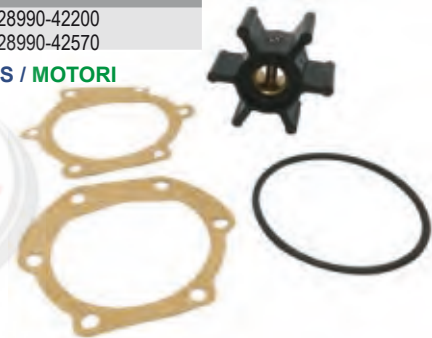

Ref.	R.O. OEM
REC129150-01531	129150-01531

MOTORES / ENGINES / MOTORI
 3JH25A

Ref.	R.O. OEM
REC129150-01511	129150-01511

MOTORES / ENGINES / MOTORI
 3JH25A

IMPULSORES
IMPELLERS
GIRANTI

Ref.	R.O. OEM
CEF500113	128176-42080
REC1411-0001	

MOTORES / ENGINES / MOTORI
 1GM, L, Y-C
 1GM10

Ref.	R.O. OEM
REC653-0001	128990-42200
	128990-42570

MOTORES / ENGINES / MOTORI
 2GM20, F-YEU, -YEU
 3GM30, F-YEU

Ref.	R.O. OEM
REC3586494	104211-42070
	104211-42071