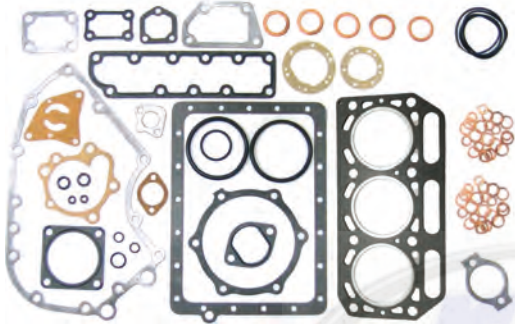

Ref.	R.O. OEM
REC728670-92600	728670-92600

MOTORES / ENGINES / MOTORI
3HM, F